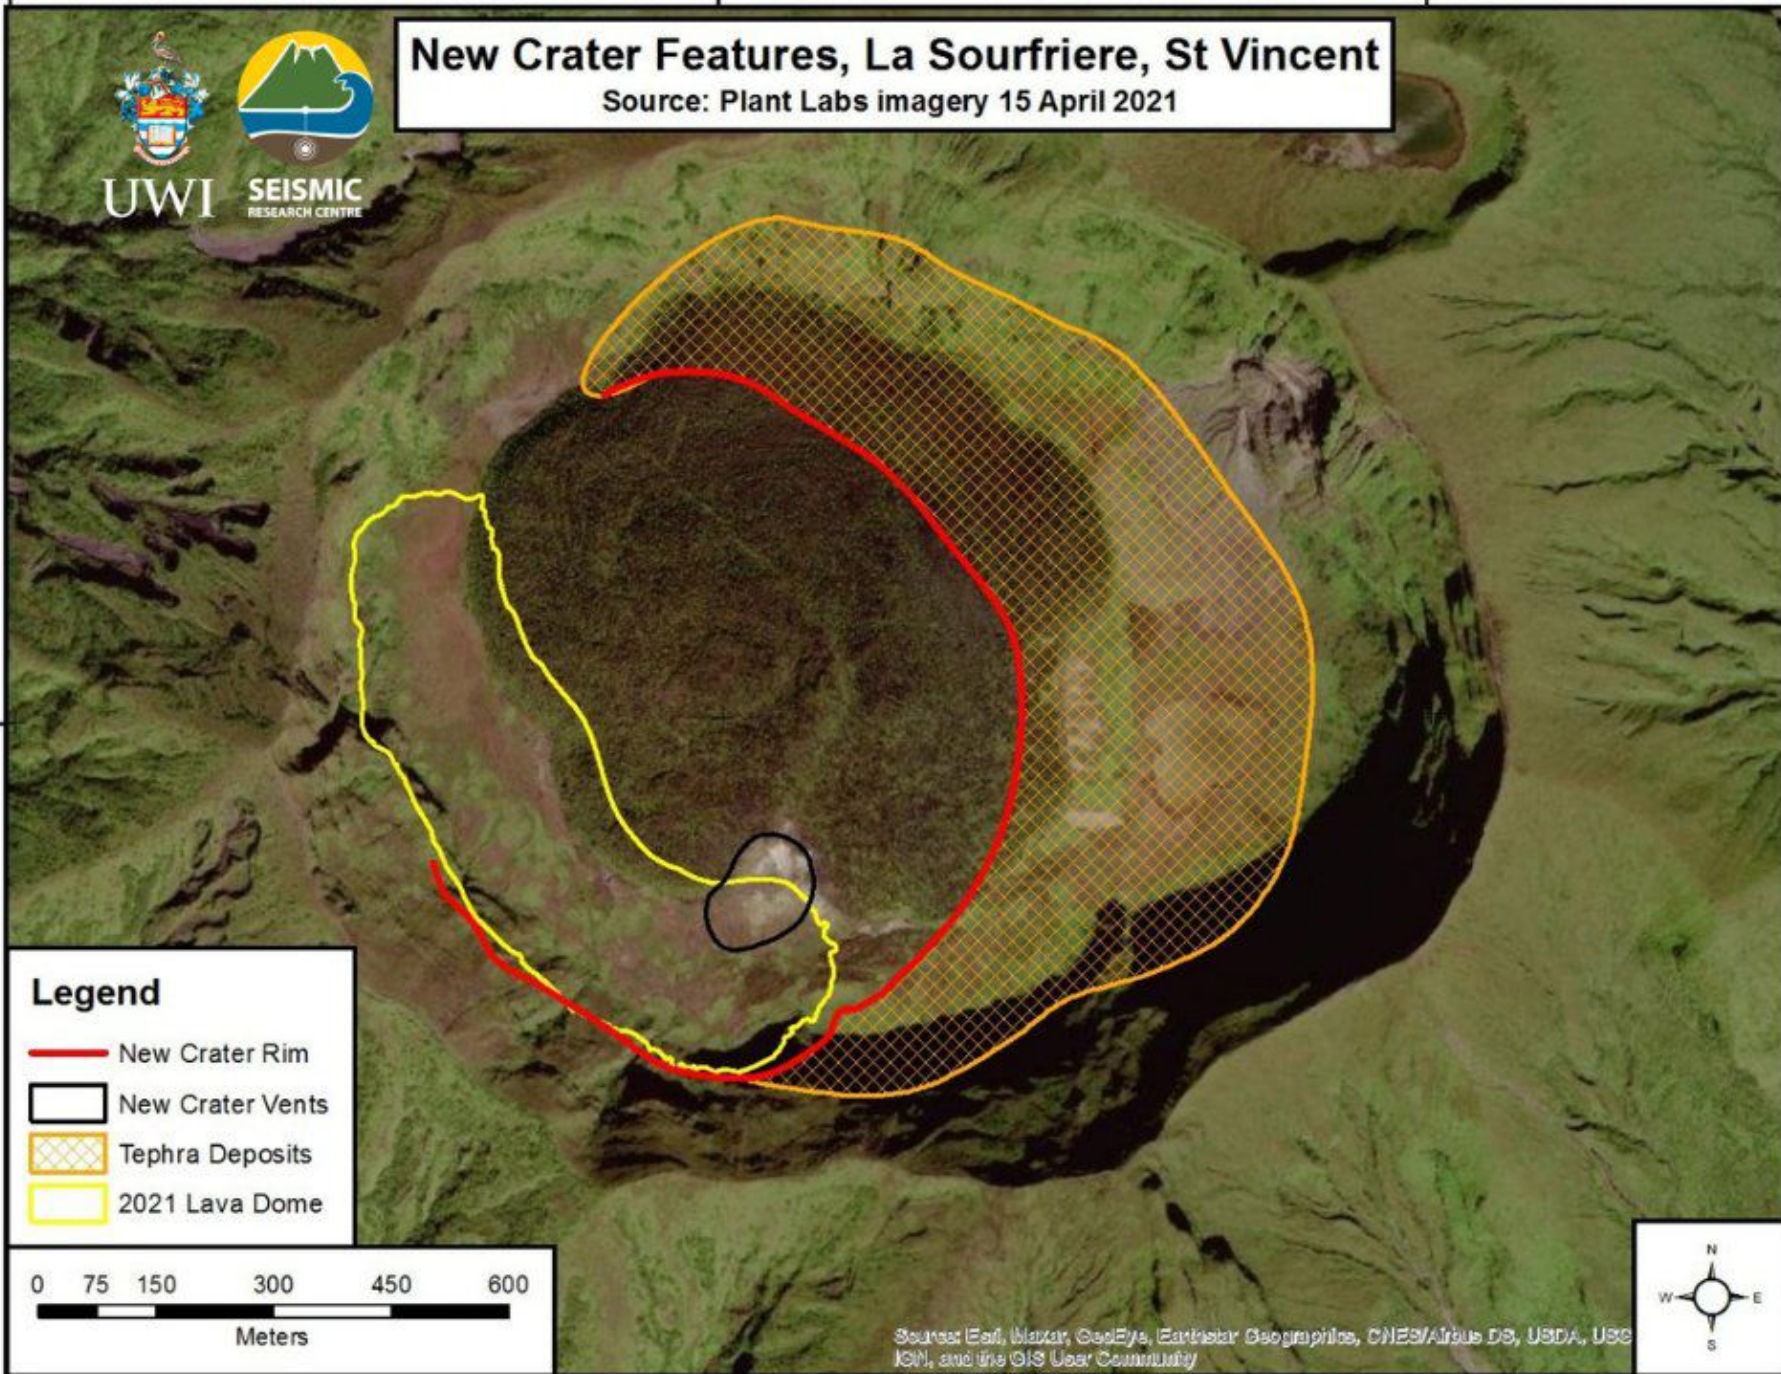

11'30"W

61°11'0"W

61°10'30"W

New Crater Features, La Soufriere, St Vincent

Source: Plant Labs imagery 15 April 2021

Legend

- New Crater Rim
- New Crater Vents
- Tephra Deposits
- 2021 Lava Dome

Source: Esri, Maxar, GeoEye, Earthstar Geographics, CNES/Airbus DS, USDA, USCG, IGN, and the GIS User Community

11'30"W

61°11'0"W

61°10'30"W